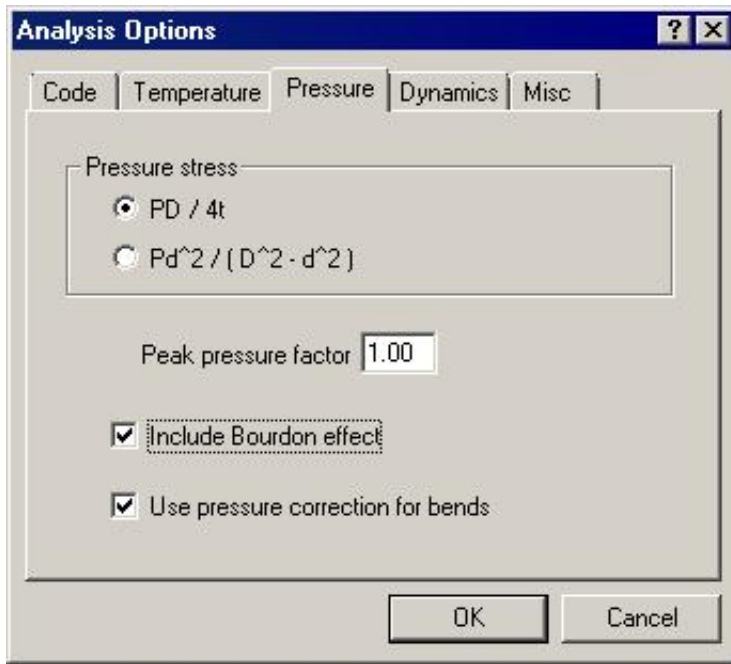

[Download En 13480 3 .pdf | Added By Users 1 5](#)